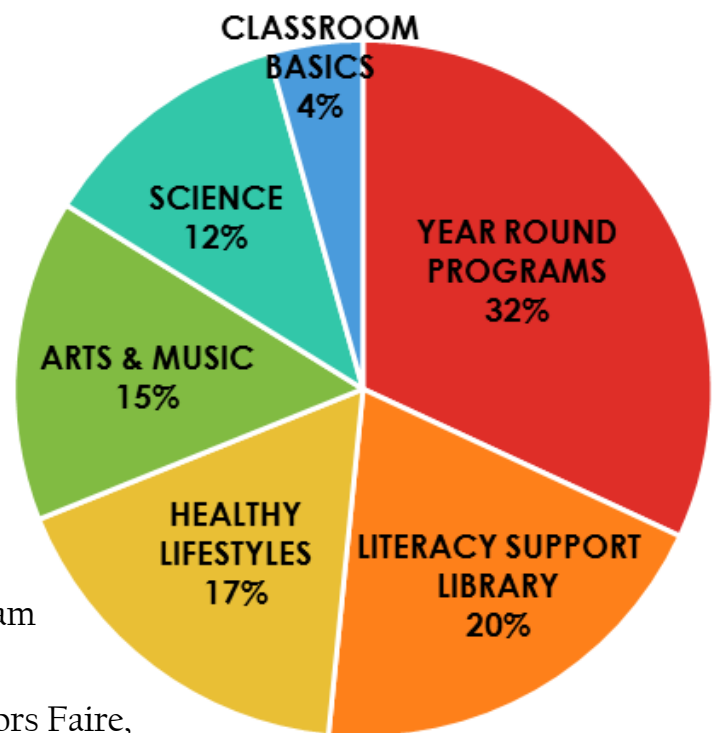

WHERE DO MY DOLLARS GO?

YEAR ROUND PROGRAMS AB Games, Ability Awareness, Assemblies, Celebrate Diversity Day, Character Counts, Community Concerns, Dad's Breakfasts, FLL, Hospitality, Odyssey of the Mind, Recess Cart, Safety Patrol, Staff Appreciation, Variety Show, Volunteer Program Training, Welcome Back Picnic

LITERACY SUPPORT & LIBRARY Authors Faire, Aztec Reading Club, Aztec Summer Book Club, Book Exchange, Library Funding, Literacy Support for Teachers

HEALTHY LIFESTYLES Mileage Club, Parent Education & Healthy Lifestyles Learning, SPARK, Playground Partners, Red Ribbon Week

ARTS & MUSIC Arts Attack, Art Show, Music Enrichment Support, Reflections

SCIENCE Gardening, Science Day, Science Enrichment Support, Science Field Day